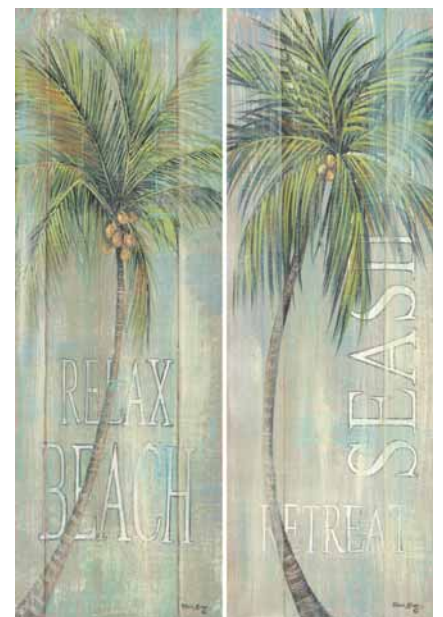

World Art Group

Phone: 804-213- 0600
 Fax: 804-213- 0700
 www.theworldartgroup.com
 Title: Iris & Scrolls I and II
 Artist: Jennifer Goldberger
 Image Size: 17"x23"
 Hand-colored reproductions. Also available in custom colors and sizes.

Rinehart Fine Arts

Toll-free: 800-227-1666
 Phone: 925-935-3186 ext. 227
 Fax: 925-935-0213
 www.bentleypublishinggroup.com.
 Artist: Howard Behrens
 Title: Twilight at the Eiffel Tower
 Size: 24"x36"
 On paper or canvas; other sizes available.

Classic Collections

Toll-free: 800-628-7518
 Fax: 914-591-4828
 www.classiccollections.com
 Title: Spring Silhouettes
 Paper sizes: 12"x36" and 8"x20"

Eurographics

Toll-free: 800-663-0461.
 Fax: 514-939-034
 www.eurographics.ca
 Title Rio Grande River I
 Artist: Judith D'Agostino
 Image size: 36"x54"
 Giclee on canvas or archival cotton paper

Penny Lane Publishing

Toll-free: 800-273-5263
 Fax: 937-849-9666
 www.PennyLanePublishing.com
 Titles: Beach and Seaside
 Artist: Sheila Elsea
 Size: 12"x36"

Leslie Levy Fine Art

Toll-free: 800-227-1666
Phone: 925-935-3186 ext. 227
Fax: 925-935-0213
www.bentleypublishinggroup.com.
Title: Vermont Barn
Artist: John Haag
Image size: 18"x36"
On paper or canvas; other sizes available.