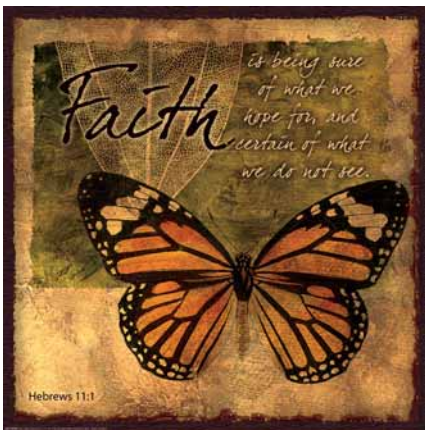

Toll-free: 800-532-2333
 Fax: 415-626-2481
 www.imageconscious.com
 Title: Gardens in the Mist XII
 Artist: Aleah Koury
 Paper and image sizes: 24"x 24" and 12"x12"

Grand Image Posters

Toll-free: 800-227-1666
 Phone: 925-935-3186 ext. 227
 Fax: 925-935-0213
 www.bentleypublishinggroup.com.
 Title: Fashionista I and Fashionista II
 Artist: Ashley David
 Image size: 11"x14"
 On paper or canvas; other sizes available.

PI Creative Art

Phone: 416-789-7156
 Fax: 416-789-7159
 www.PIcreativeArt.com
 Title: Deep Peonies I
 Artist: Asia Jensen
 Image Size: 36"x24"

Top Art

Toll-free: 800-253-0102
 Fax: 858-554-0309
 www.topart.net
 Title: Twilight Silhouette
 Artist: Gregory Williams
 Image Size: 39-3/8x19-5/8"
 Paper Size: 39-3/8x19-5/8"
 Open edition offset or custom giclee.
 Also available in custom-sized digital prints.