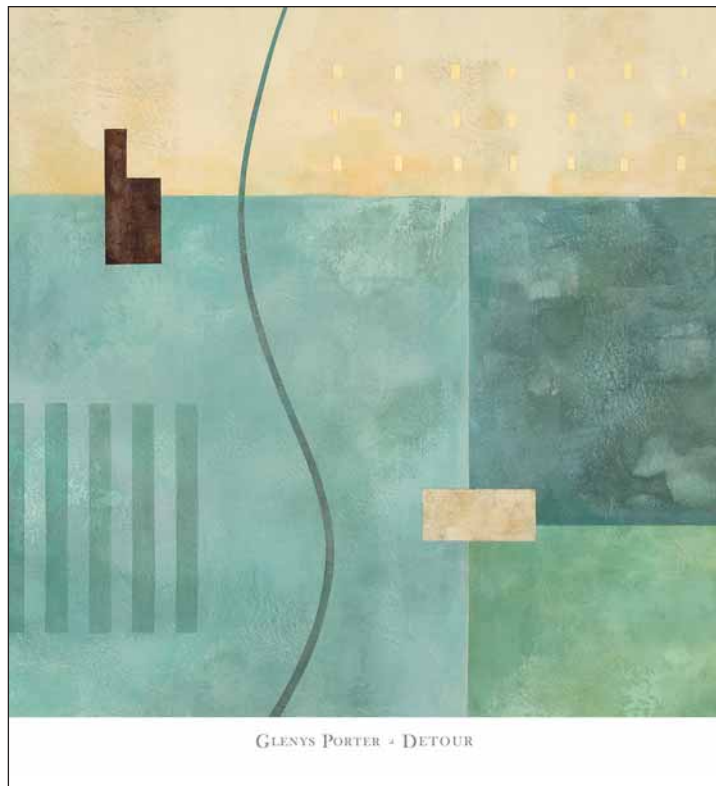

# NEW RELEASES

GLENYS PORTER • DETOUR

**H**ere are some of the latest releases from leading art publishers that supply the production framing market.

**Image Conscious**

Toll-free: 800-532-2333

Phone: 415-626-1555