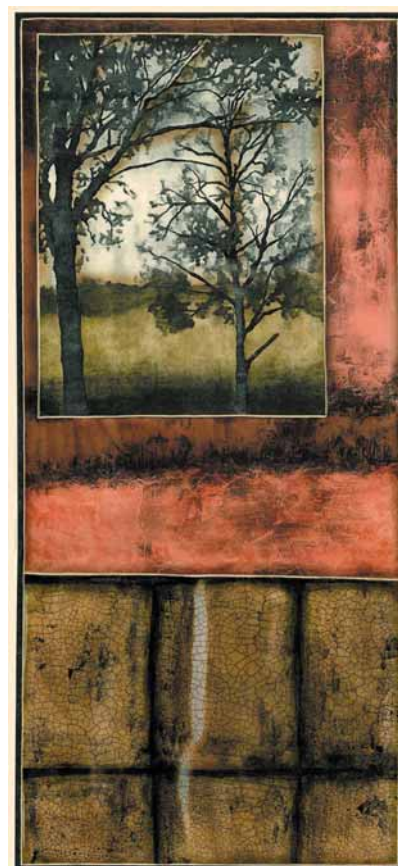

Old World Prints

Phone: 804-213-0600
Fax: 804-213-0700
www.oldworldprintsltd.com

Title: Tandem Trees I
Artist: Jennifer Goldberger
Image Size: 32⁷/₈"x14⁷/₈"
Paper Size: 18"x36"
Hand-colored fine art print
with spot crackle finish