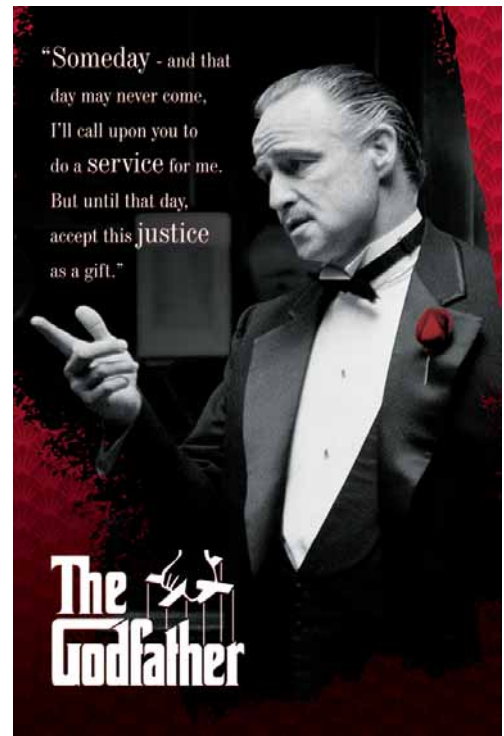

NEW RELEASES

Pyramid America

Toll-free: 888-547-4724
Phone: 914-964-6666
Fax: 914-964-6799
www.pyramidamerica.com

Title: The Godfather—Someday
Size: 24"x36"

In his Oscar-winning role as Don Vito Corleone, Marlon Brando delivered the famous line, "Someday—and that day may never come, I'll call upon you to do a service for me. But until that day, accept this justice as a gift."