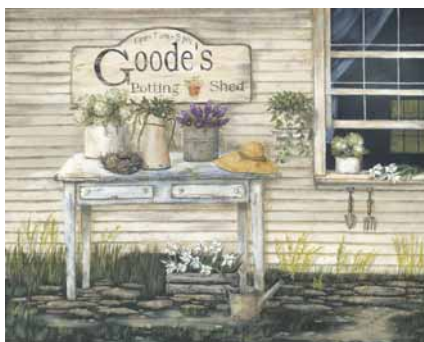

Penny Lane Fine Art & Licensing

Toll-free: 800-273-5263
Phone: 937-849-1101
Fax: 937-849-9666
www.PennyLanePublishing.com
Title: Goode's Potting Shed
Artist: Pam Britton
Size: 24"x18"