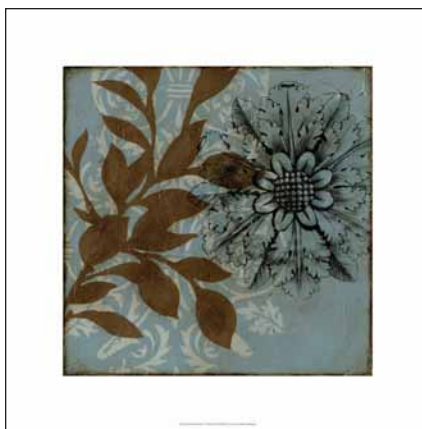

Title: Quiet Night
Artist: Roberta Wesley
Size: 36"x30" and 30"x24"
Giclée on canvas

Rosenstiel's

Phone: 246-432-8604 (U.S.)
011-44 20 7352 3551 (U.K.)
Fax: 011-44 20 7351 5300 (U.K.)
www.felixr.com

Title: E'Talon
Artist: Mei
Size: 32"x48"

**PI Fine Art /
Posters International**

Toll-free: 800-363-2787
Phone: 416-789-7156
Fax: 416-789-7159
www.postersinternational.net

Title: North Window
Artist: Milla White
Image Size: 16"x20"
Paper Size: 18"x24"
One of a series of eight. Available as a poster, giclée on water color paper and giclée on canvas and custom sizing.