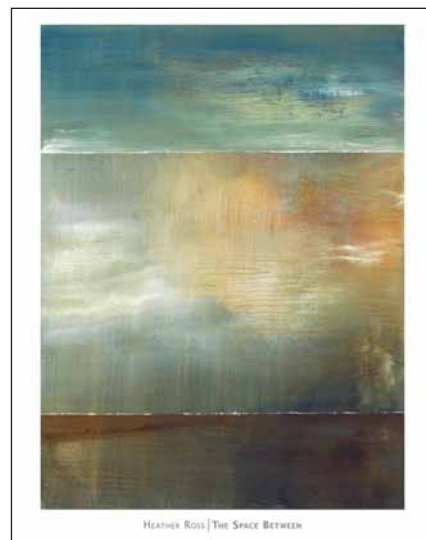

Winn Devon

Encore Art Group

Toll-free: 800-663-1166
Phone: 604-276-4551
Fax: 888-744-8275
www.winndevon.com

Title: The Space Between
Artist: Heather Ross
Image Size: 30"x40"
Paper Size: 35"x44"