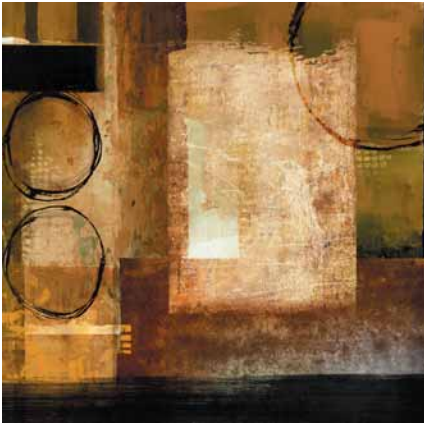

**Canadian Art Prints (CAP)
Encore Art Group**

Toll-free: 800-663-1166
Phone: 604-276-4551
Fax: 888-744-8275
www.canadianartprints.com

Title: Manhattan Melody
Artist: Keith Mallett
Image size: 27½"x27½"